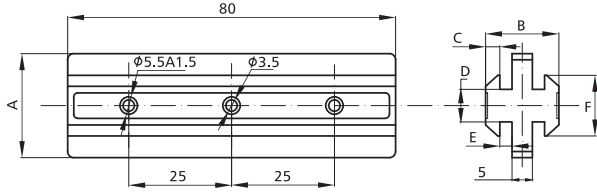

Alu Profile Accessories/Casters & Rollers

NEW

Slot	Item No.	A	B	C	D	E	F	PCS/CTN	KGS/CTN	CTN SIZE(mm)
	2007K-80	25.5	18	3.5	8	3	14.9	120	3.55	225*170*180
	2006K-80	38	28	4.7	10	6.8	19	60	3.35	225*170*180

Material:Plastic/POM Finish:White