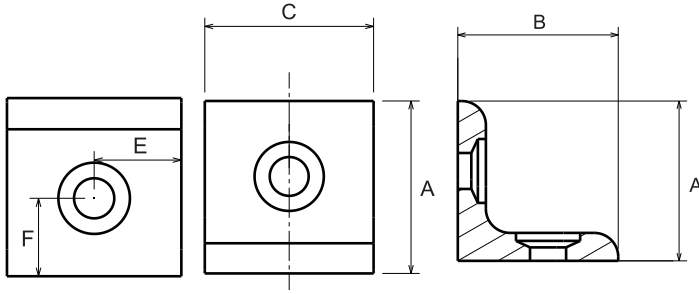

## Alu Profile Accessories/Connectors/Angle Connectors & Caps

Item No.	For Profile	A	B	C	E	F
4028AL	30x30	40	40	28	14	17.5
4039AL	40x40 , 45x45	40	40	39	19.5	17.5
4055AL	40x40 , 45x45	55	55	40	20	24.5