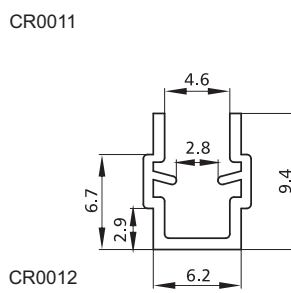

## Accessories/Slot Cover & Panel Clamp

Slot	Item No.	Spec.	Material	Finish	Weight (G)
	CR0010	L=2000	PVC	Black	47g/m
	CR0011	L=2000	PVC	Black	64g/m
	CR0012	L=2000	PE	Grey	32g/m