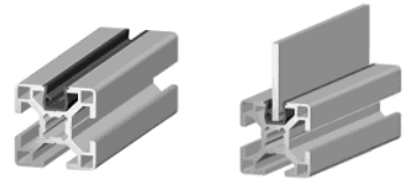

## Accessories/Slot Cover & Panel Clamp

Slot	Item No.	Spec.	Material	Finish	Weight (G)
	CR0010	L=2000	PVC	Black	47g/m
	CR0011	L=2000	PVC	Black	64g/m
	CR0012	L=2000	PE	Grey	32g/m