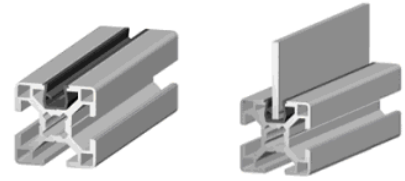

## Accessories/Slot Cover & Panel Clamp

Slot	Item No.	Spec.	Material	Finish	Weight (G)
	CR0010	L=2000	PVC	Black	47g/m
	CR0011	L=2000	PVC	Black	64g/m
	CR0012	L=2000	PE	Grey	32g/m