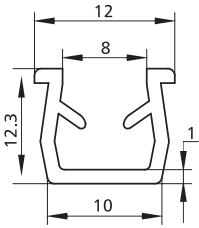

## Accessories/Slot Cover & Panel Clamp

Slot	Item No.	Spec.	Material	Finish	Weight (G)
	CR0010	L=2000	PVC	Black	47g/m
	CR0011	L=2000	PVC	Black	64g/m
	CR0012	L=2000	PE	Grey	32g/m