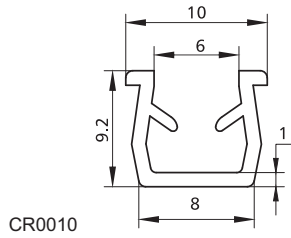

## Accessories/Slot Cover & Panel Clamp

Slot	Item No.	Spec.	Material	Finish	Weight (G)
	CR0010	L=2000	PVC	Black	47g/m
	CR0011	L=2000	PVC	Black	64g/m
	CR0012	L=2000	PE	Grey	32g/m