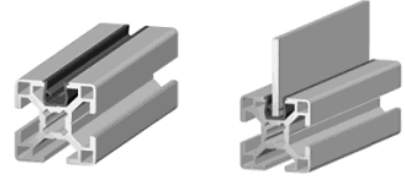

## Accessories/Slot Cover & Panel Clamp

Slot	Item No.	Spec.	Material	Finish	Weight (G)
	CR0010	L=2000	PVC	Black	47g/m
	CR0011	L=2000	PVC	Black	64g/m
	CR0012	L=2000	PE	Grey	32g/m