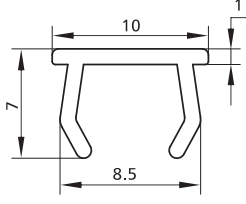

Accessories/Slot Cover & Panel Clamp

Slot	Item No.	Spec.	Material	Finish	Weight (G)
8	CR002	L=2000	PVC	Black	32.6g/m
8	CR002-1	L=2000	PVC	Grey	32.6g/m
8	CR005	L=2000	PP	Black	18.5g/m
8	CR005-1	L=2000	PP	Grey	18.5g/m