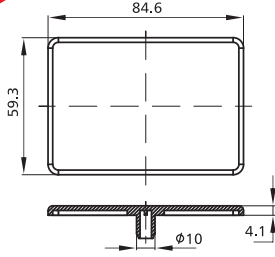

Alu Profile Accessories/Connectors/Angle Connectors & Caps

NEW

Slot	Item No.	Material	Finish	PCS/CTN	KGS/CTN	CTN SIZE (mm)
Cap	6060C	Nylon	Black	160	3.1	350*225*180