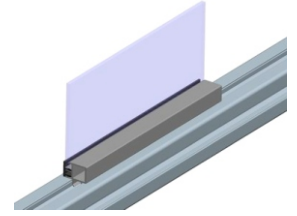

Accessories/Slot Cover & Panel Clamp

NEW

Slot	Item No.	C	Spec.	Material	Finish	For Panel tks	Weight (g)
10	CRM10.5	10.5	L=2000mm	PP	White	4mm-5mm	260g/m
8	CRM8.8	8.8	L=2000mm	PP	White	4mm-5mm	260g/m