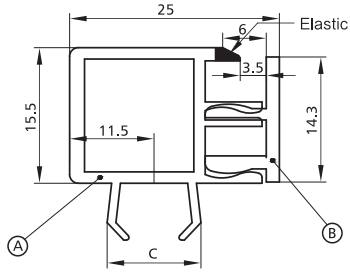

Accessories/Slot Cover & Panel Clamp

NEW

Slot	Item No.	C	Spec.	Material	Finish	For Panel tks	Weight (g)
10	CRM10.5	10.5	L=2000mm	PP	White	4mm-5mm	260g/m
8	CRM8.8	8.8	L=2000mm	PP	White	4mm-5mm	260g/m