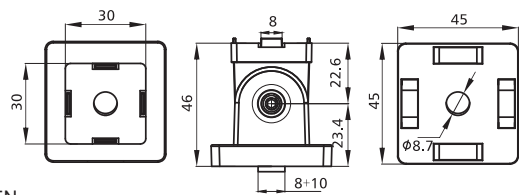

Alu Profile Accessories/Connectors/Pivot Joints

NEW

3045-K-L

3045N

| Slot | Item No. | Spec. | Material | Finish | PCS/CTN | KGS/CTN | CTN SIZE(mm) |
|------|----------|--------------------|---------------|-----------|---------|---------|--------------|
| 8+10 | 3045-K-L | 30*45 W/lock lever | Die-Cast Zinc | Alu Color | 32 | 6.6 | 225*170*180 |
| 8+10 | 3045N | 30*45 | Die-Cast Zinc | Alu Color | 50 | 9.3 | 225*170*180 |