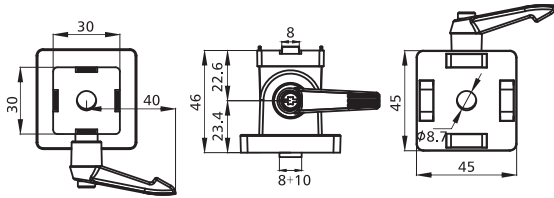

Alu Profile Accessories/Connectors/Pivot Joints

NEW

3045-K-L

3045N

| Slot | Item No. | Spec. | Material | Finish | PCS/CTN | KGS/CTN | CTN SIZE(mm) |
|------|----------|--------------------|---------------|-----------|---------|---------|--------------|
| 8+10 | 3045-K-L | 30*45 W/lock lever | Die-Cast Zinc | Alu Color | 32 | 6.6 | 225*170*180 |
| 8+10 | 3045N | 30*45 | Die-Cast Zinc | Alu Color | 50 | 9.3 | 225*170*180 |