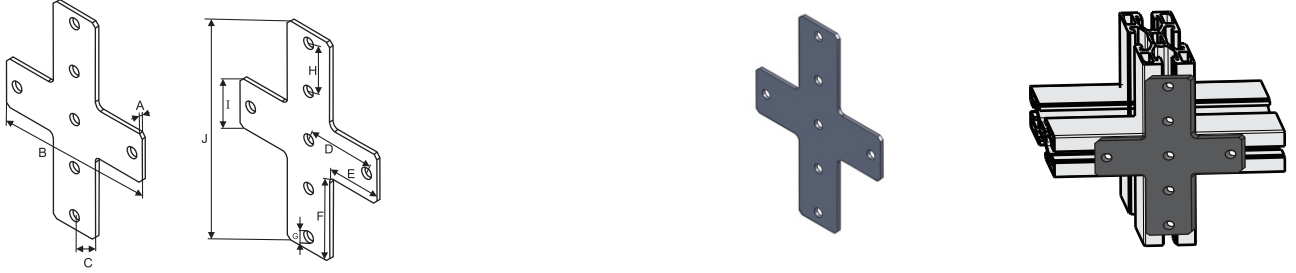

Alu Profile Accessories/Connectors/Angle Connectors & Caps

Slot	Item No.	A	B	C	D	E	F	G	H	I	J	Material	Finish
8	OBC-X-45	3.2	130	20	55.0	45.0	70.0	8.90	40.0	40.0	180.0	Crom	Steel