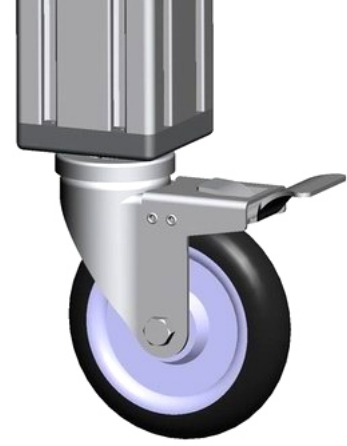

## Alu Profile Accessories/Casters & Rollers

Item No.							Packing		
							Qty./ctn	W.G./ctn	CTN SIZE
3040-308	3 "	75mm	32mm	106mm	73*45mm	110	15 pcs	10.2 kg	30*24*20cm
3040-408	4 "	100mm	32mm	133mm	73*45mm	125	10 pcs	8.5 kg	30*24*20cm
3040-508	5 "	125mm	32mm	157mm	73*45mm	150	10 pcs	9.9 kg	30*24*20cm