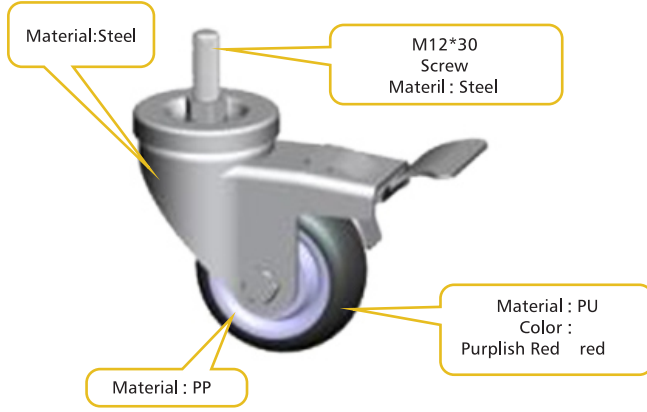

## Alu Profile Accessories/Casters & Rollers

Item No.							Packing		
							Qty./ctn	W.G./ctn	CTN SIZE
3040-308	3 "	75mm	32mm	106mm	73*45mm	110	15 pcs	10.2 kg	30*24*20cm
3040-408	4 "	100mm	32mm	133mm	73*45mm	125	10 pcs	8.5 kg	30*24*20cm
3040-508	5 "	125mm	32mm	157mm	73*45mm	150	10 pcs	9.9 kg	30*24*20cm