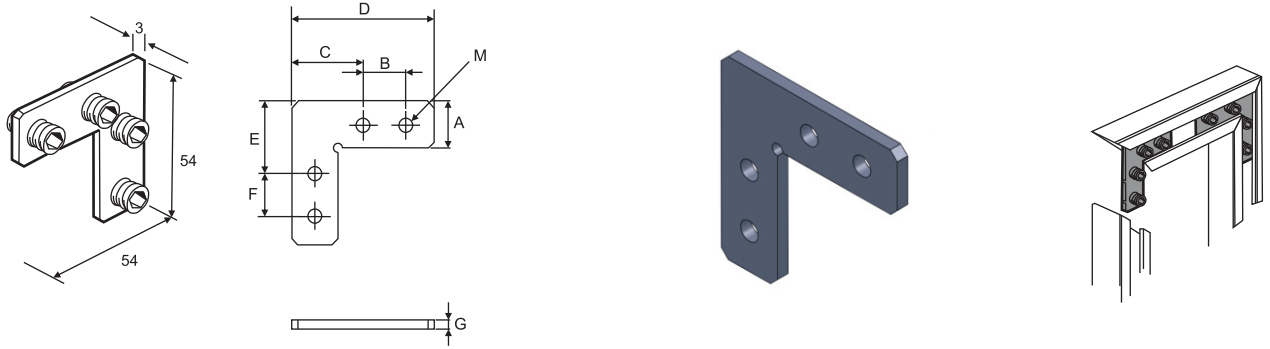

Alu Profile Accessories/Connectors/Angle Connectors & Caps

Item No.	A	B	C	D	E	F	G	M	Material	Finish
OBC-K-045	20	20	25	54	25	20	3	5	Crom	Steel