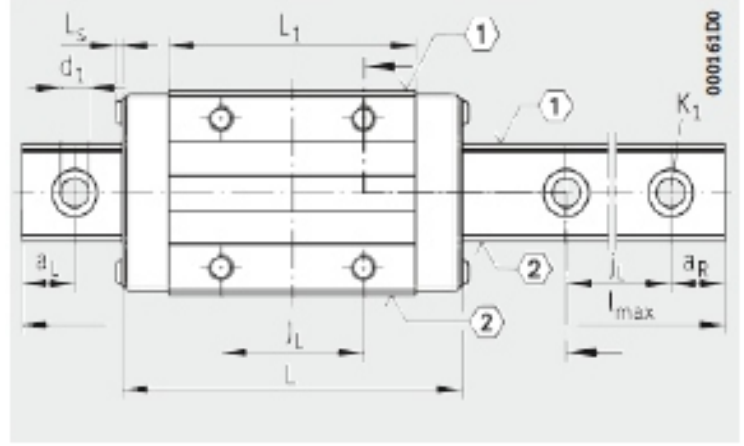

KWVE-B-H SERIES

Designation	H	B	L	JB	JL	RAIL TYPE
KWVE15-B-H	28	34	59.6	26	39.8	TKVD15
KWVE20-B-H	30	44	69.8	32	50.4	TKVD20
KWVE25-B-H	40	48	81.7	35	60.7	TKVD25
KWVE30-B-H	45	60	97.4	40	72	TKVD30
KWVE35-B-H	55	70	110	50	80	TKVD35
KWVE45-B-H	70	86	139	60	102.5	TKVD45