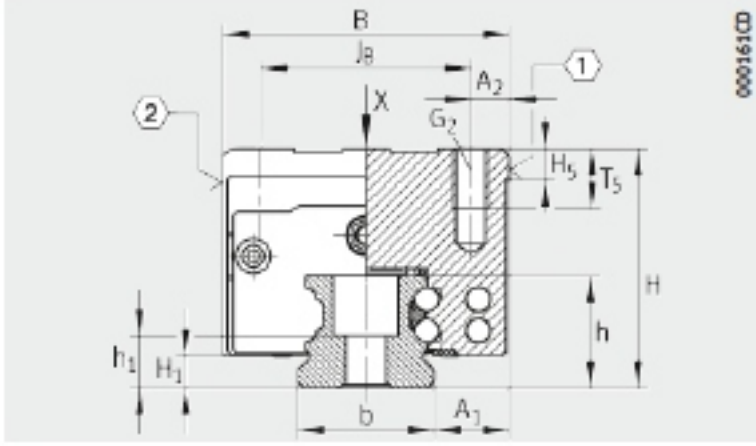

KWVE-B-H SERIES

Designation	H	B	L	JB	JL	RAIL TYPE
KWVE15-B-H	28	34	59.6	26	39.8	TKVD15
KWVE20-B-H	30	44	69.8	32	50.4	TKVD20
KWVE25-B-H	40	48	81.7	35	60.7	TKVD25
KWVE30-B-H	45	60	97.4	40	72	TKVD30
KWVE35-B-H	55	70	110	50	80	TKVD35
KWVE45-B-H	70	86	139	60	102.5	TKVD45