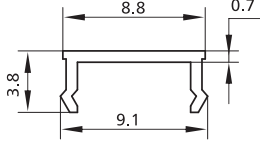

Accessories/Slot Cover & Panel Clamp

Slot	Item No.	Spec.	Material	Finish	Weight (G)
8	CR009	L=2000	PP	Black	7.85g/m