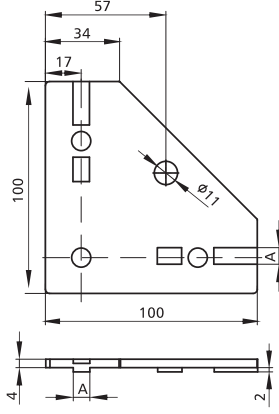

## Alu Profile Accessories/Connectors/Plate Connectors

Slot	Item No.	Spec.	Material	Finish	PCS/CTN	KGS/CTN	CTN SIZE(mm)
8	3020-1	M4	Steel	Zinc Blue	100	23.10	225*170*180
10	3020-2	M5	Steel	Zinc Blue	100	22.85	225*170*180