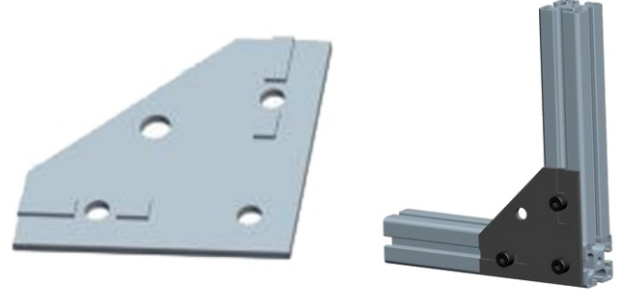

## Alu Profile Accessories/Connectors/Plate Connectors

Slot	Item No.	Spec.	Material	Finish	PCS/CTN	KGS/CTN	CTN SIZE(mm)
8	3020-1	M4	Steel	Zinc Blue	100	23.10	225*170*180
10	3020-2	M5	Steel	Zinc Blue	100	22.85	225*170*180