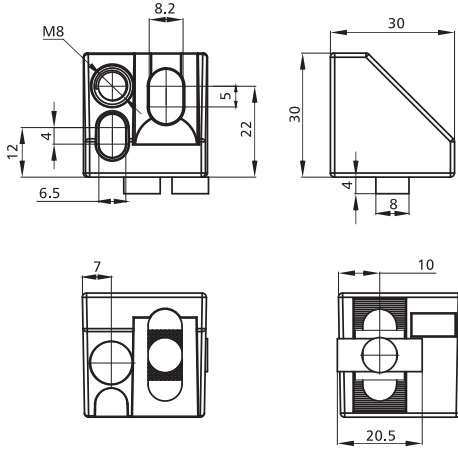

Alu Profile Accessories/Uniblocks

NEW

Slot	Item No.	Material	Finish	PCS/CTN	KGS/CTN	CTN SIZE (mm)
	3030PLC	Die-Cast Zinc	Black Painting	150	9.85	225*170*180