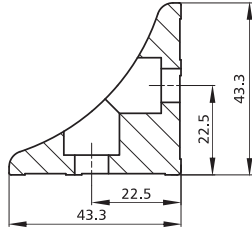

Alu Profile Accessories/Connectors/Angle Connectors & Caps

Item No.	Material	Finish	PCS/CTN	KGS/CTN	CTN SIZE (mm)
4340A	Alu	Sliver	120	9.95	350*220*180