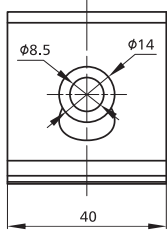

Alu Profile Accessories/Connectors/Angle Connectors & Caps

Item No.	Material	Finish	PCS/CTN	KGS/CTN	CTN SIZE (mm)
4340A	Alu	Sliver	120	9.95	350*220*180