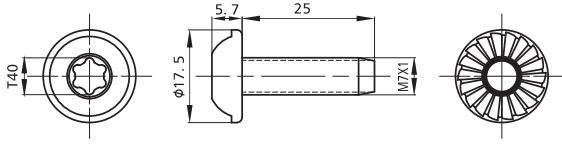

Bolts & Screws/Self Tapping Screw

| Item No. | Spec. | Material | Finish | PCS/CTN | KGS/CTN | CTN SIZE (mm) |
|----------|--------------------|-----------------|-----------|---------|---------|---------------|
| 1012 | M7*25,Self-Tapping | Steel/class 8.8 | Zinc Blue | 1200 | 14.50 | 225*170*180 |