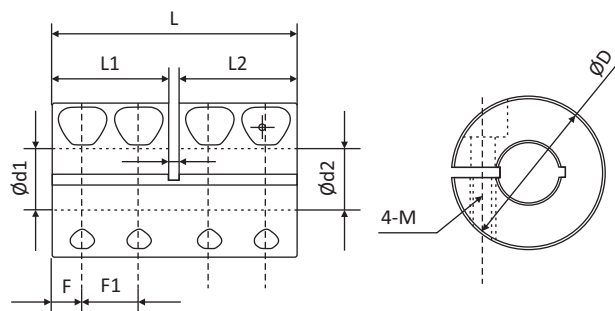

## Rigid coupling

### Features :

- ◆ low inertia and excellent response
- ◆ High torque rigid
- ◆ Zero backlash
- ◆ Wear resistance to oil and chemical
- ◆ Maintenance free

High precision rigid coupling is one-piece configuration, It apply to the two shafts joint, and it could produce its excellent function no matter under what circumstances of low speed, high speed and high torque, but it also has the disadvantage of which cannot deformation (non elastic)

Rigid couplings could not allowed parallel, angular shaft misalignment, you must arrange the two axis in a straight line in order to protect the coupling and peripheral equipment

## Dimension : (mm)

model	aperture				D	L	L1/L2	E	F	F1	G	M	tightening torque (N.m)
	d1		d2										
	Min	Max	Min	Max									
JRL20C	5	8	5	8	20	30	14.4	1.2	-	-	-	M2.5	1
JRL25-36C	6	10	6	10	25	36	19.4	1.2	4	-	-	-	1
JRL25-40C	6	10	6	10	25	40	19.4	1.2	4	-	-	-	1
JRL30C	8	12	8	12	30	44	21.3	1.4	-	-	-	-	-
JRL32C	6	10	6	10	32	41	20	1	4.5	-	-	-	1.5
JRL35C	8	15	8	15	35	44	21.2	1.5	10	-	-	-	4
JRL40C	10	24	10	24	40	50	24.2	1.5	7	-	-	-	4
JRL50C	12	30	12	30	50	71	35.2	1.5	9	-	-	-	8