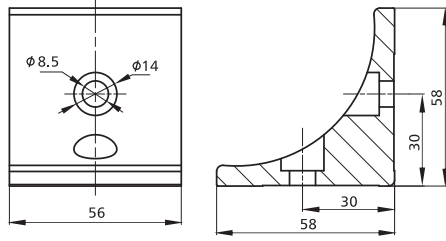

## Alu Profile Accessories/Connectors/Angle Connectors & Caps

Item No.	Material	Finish	PCS/CTN	KGS/CTN	CTN SIZE (mm)
5856A	Alu	Sliver	40	6.65	350*220*180