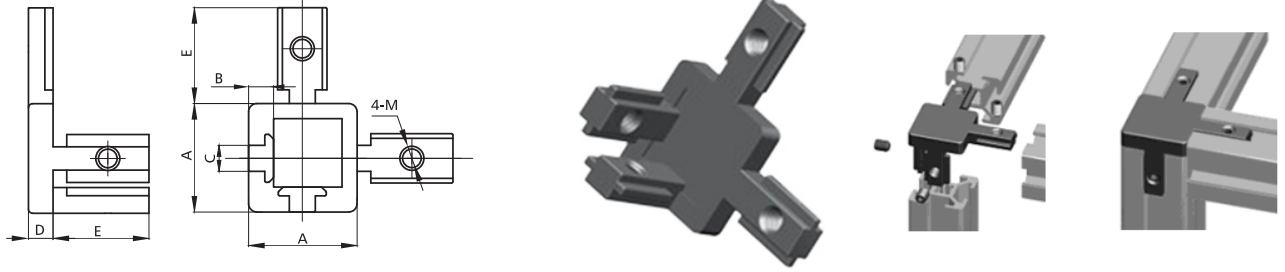

## Alu Profile Accessories/Connectors/2D-3D Connectors

Slot	Item No.	A	B	C	D	E	M	Material	Finish	PCS/CTN	KGS/CTN	CTN SIZE (mm)
6	2020-3D-S	20	5	5.5	5	15.5	M4	Steel	Zinc Blue	500	14.85	225*170*180
8	3030-3D-S	30	5	7.5	5	25	M6	Steel	Zinc Blue	100	8.1	225*170*180
10	4040-3D-S	40	9.1	9.5	9.1	35	M8	Steel	Zinc Blue	40	8.45	225*170*180