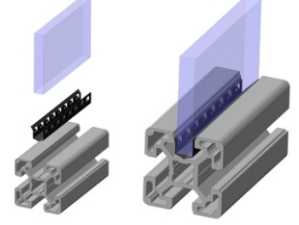

Accessories/Slot Cover & Panel Clamp

NEW

用于槽10型材

Slot	Item No.	Material	Finish	PCS/CTN	KGS/CTN	CTN SIZE(mm)
	CU-6SS-80	SS Steel 304	Plain	500	2.5	225*170*180