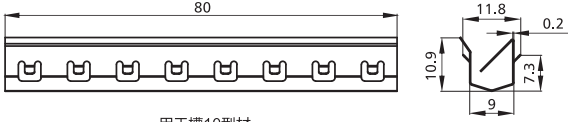

Accessories/Slot Cover & Panel Clamp

NEW

用于槽10型材

Slot	Item No.	Material	Finish	PCS/CTN	KGS/CTN	CTN SIZE(mm)
	CU-6SS-80	SS Steel 304	Plain	500	2.5	225*170*180