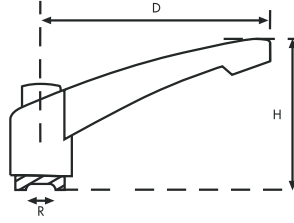

SP SERIES (Brass Bushed) Polyamide Adjustable Handle

CODE	D (mm)	R (mm)	Slot Length	H (mm)
SP60 06	60	M6	12	45
SP60 08	60	M8	12	45
SP60 10	60	M10	12	45
SP60 12	60	M12	12	45
SP80 06	80	M6	12	45
SP80 08	80	M8	12	45
SP80 10	80	M10	12	45
SP80 12	80	M12	12	45

Adjustable Female Handle

Polyamide body, brass bushing.