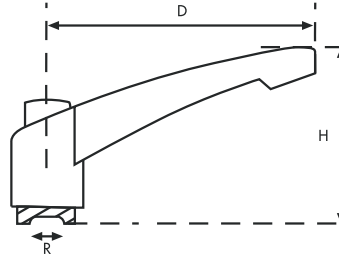

SPT SERIES Polyamide Adjustable Handle (Brass Bushed)

CODE	D (mm)	R (mm)	Slot Length	H (mm)
SPT60 06	60	M6	12	45
SPT60 08	60	M8	12	45
SPT60 10	60	M10	12	45
SPT60 12	60	M12	12	45
SPT80 06	80	M6	12	45
SPT80 08	80	M8	12	45
SPT80 10	80	M10	12	45
SPT80 12	80	M12	12	45

Orange Adjustable Female Handle

Polyamide body, brass bushing.