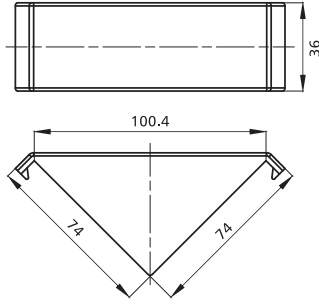

Alu Profile Accessories/Connectors/Angle Connectors & Caps

Item	Item No.	Material	Finish	PCS/CTN	KGS/CTN	CTN SIZE (mm)
Cap	8036C	Nylon	Black	120	3.7	350*220*180