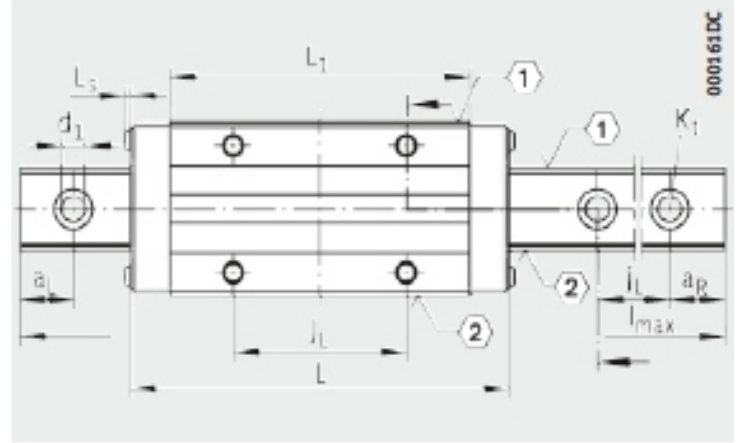

KWVE-B-HL SERIES

Designation	H	B	L	JB	JL	RAIL TYPE
KWVE25-B-SL	40	48	107.5	35	86.5	TKVD25
KWVE30-B-SL	45	60	125.4	40	100	TKVD30
KWVE35-B-SL	55	70	143.4	50	113	TKVD35
KWVE45-B-SL	70	86	171.1	60	134.6	TKVD45