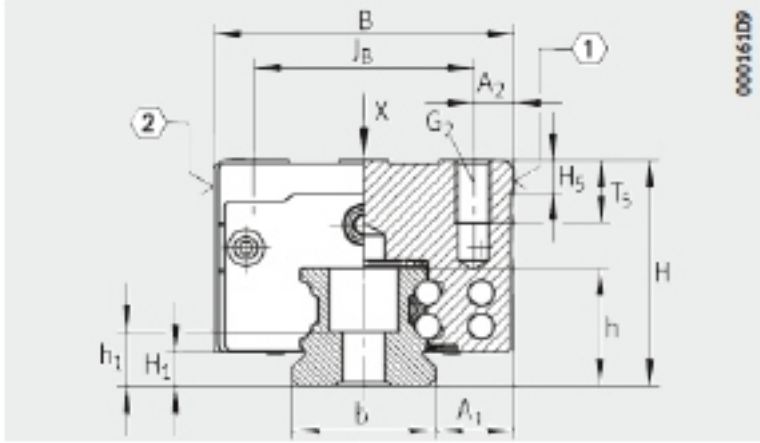

KWVE-B-HL SERIES

Designation	H	B	L	JB	JL	RAIL TYPE
KWVE25-B-SL	40	48	107.5	35	86.5	TKVD25
KWVE30-B-SL	45	60	125.4	40	100	TKVD30
KWVE35-B-SL	55	70	143.4	50	113	TKVD35
KWVE45-B-SL	70	86	171.1	60	134.6	TKVD45