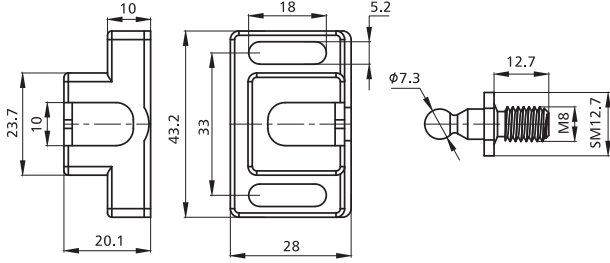

Alu Profile Accessories/Catches

Item No.	Material	Finish	PCS/CTN	KGS/CTN	CTN SIZE (mm)
3006	Nylon+Steel	Black	150	3.9	225*170*180