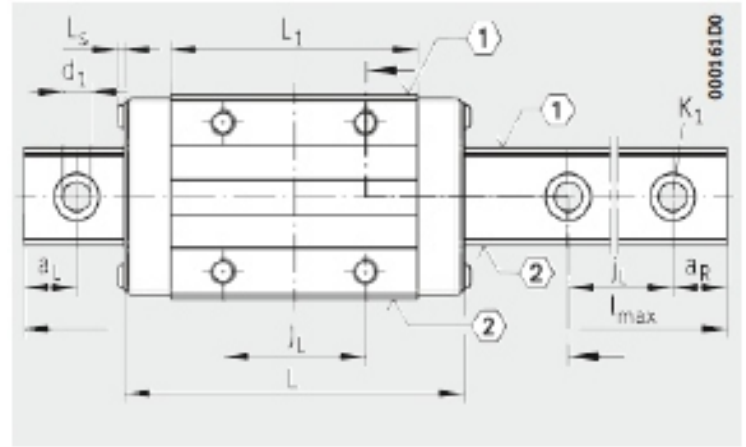

KWVE-B-S SERIES

Designation	H	B	L	JB	JL	RAIL TYPE
KWVE15-B-S	24	34	59.6	26	39.8	TKVD15
KWVE20-B-S	30	44	69.8	32	50.4	TKVD20
KWVE25-B-S	36	48	81.7	35	60.7	TKVD25
KWVE30-B-S	42	60	97.4	40	72	TKVD30
KWVE35-B-S	48	70	110	50	80	TKVD35
KWVE45-B-S	60	86	139	60	102.5	TKVD45
KWVE55-B-S	70	100	210	116	132	TKVD55