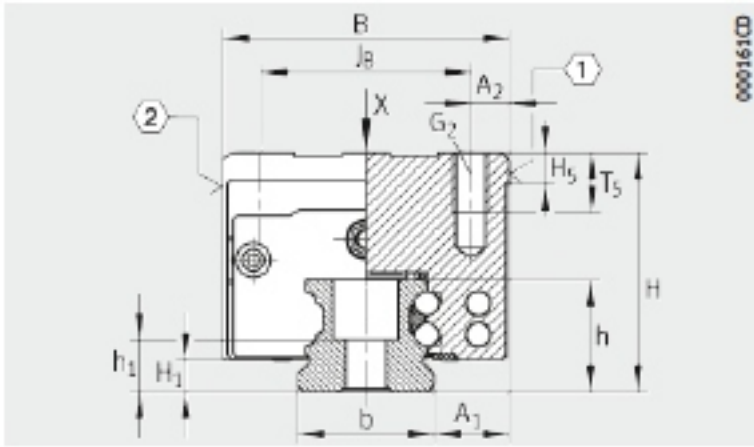

KWVE-B-S SERIES

Designation	H	B	L	JB	JL	RAIL TYPE
KWVE15-B-S	24	34	59.6	26	39.8	TKVD15
KWVE20-B-S	30	44	69.8	32	50.4	TKVD20
KWVE25-B-S	36	48	81.7	35	60.7	TKVD25
KWVE30-B-S	42	60	97.4	40	72	TKVD30
KWVE35-B-S	48	70	110	50	80	TKVD35
KWVE45-B-S	60	86	139	60	102.5	TKVD45
KWVE55-B-S	70	100	210	116	132	TKVD55