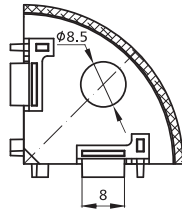

Alu Profile Accessories/Connectors/2D-3D Connectors

NEW

3030-3DR

3030-3DK

Slot	Item No.	Material	PCS/CTN	KGS/CTN	CTN SIZE (mm)
	3030-3DR	Die-cast Zinc+Black Nylon Cap	100	5	225*170*180
	3030-3DK	Die-cast Zinc+Black Nylon Cap	100	4.7	225*170*180