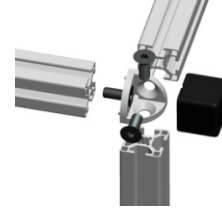

Alu Profile Accessories/Connectors/2D-3D Connectors

NEW

3030-3DR

3030-3DK

Slot	Item No.	Material	PCS/CTN	KGS/CTN	CTN SIZE (mm)
	3030-3DR	Die-cast Zinc+Black Nylon Cap	100	5	225*170*180
	3030-3DK	Die-cast Zinc+Black Nylon Cap	100	4.7	225*170*180