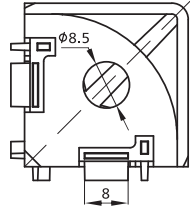

Alu Profile Accessories/Connectors/2D-3D Connectors

NEW

3030-3DR

3030-3DK

Slot	Item No.	Material	PCS/CTN	KGS/CTN	CTN SIZE (mm)
	3030-3DR	Die-cast Zinc+Black Nylon Cap	100	5	225*170*180
	3030-3DK	Die-cast Zinc+Black Nylon Cap	100	4.7	225*170*180