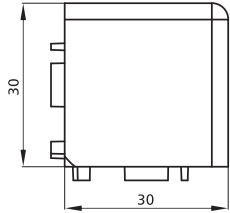

Alu Profile Accessories/Connectors/2D-3D Connectors

NEW

3030-3DR

3030-3DK

Slot	Item No.	Material	PCS/CTN	KGS/CTN	CTN SIZE (mm)
	3030-3DR	Die-cast Zinc+Black Nylon Cap	100	5	225*170*180
	3030-3DK	Die-cast Zinc+Black Nylon Cap	100	4.7	225*170*180