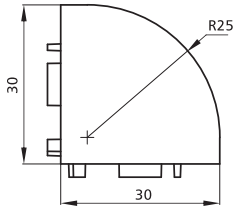

Alu Profile Accessories/Connectors/2D-3D Connectors

NEW

3030-3DR

3030-3DK

Slot	Item No.	Material	PCS/CTN	KGS/CTN	CTN SIZE (mm)
	3030-3DR	Die-cast Zinc+Black Nylon Cap	100	5	225*170*180
	3030-3DK	Die-cast Zinc+Black Nylon Cap	100	4.7	225*170*180