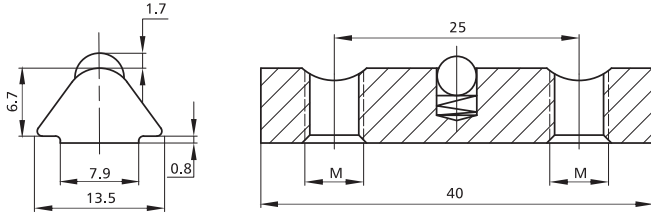

Nut/T Slot Nut/Slot 8

NEW

Slot	Item No.	Spec.	Material	Finish	PCS/CTN	KGS/CTN	CTN SIZE (mm)
	2053W-4-40	2*M8-40	Steel	Zinc Blue	1,200	19.00	225*170*180
	2053W-4SS-40	2*M8-40	SS 304/1.4301	polished	1,200	19.00	225*170*180