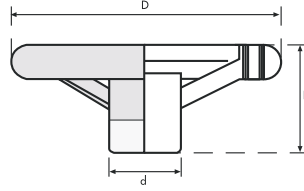

## EAV2 SERIES (Black Colored) Aluminium Injection Handwheel

CODE	D (mm)	H (mm)	d (mm)
EAV2 80	80	28	24
EAV2 100	100	35	25
EAV2 125	125	38	28
EAV2 150	160	40	33
EAV2 200	200	45	40
EAV2 250	250	65	50

Aluminum injection machine handwheel