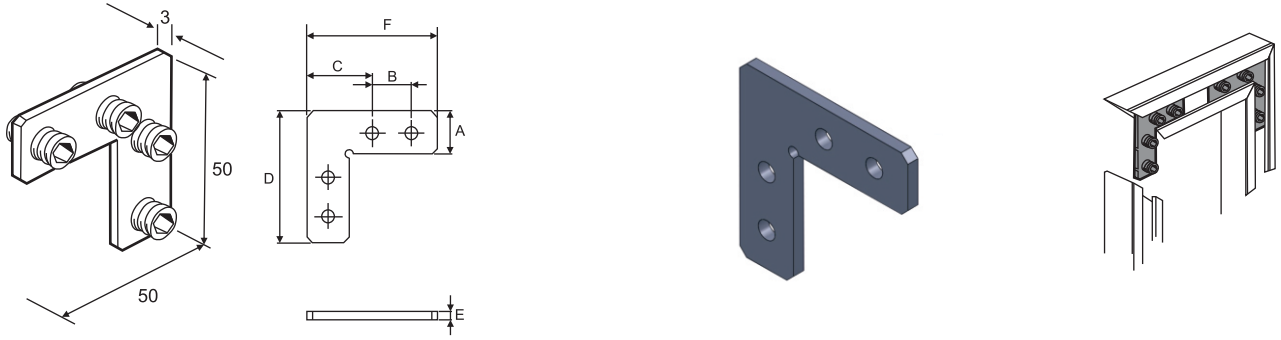

Alu Profile Accessories/Connectors/Angle Connectors & Caps

Item No.	A	B	C	D	E	F	Material	Finish
OBC-K-030	15.49	15	25	50	3	50	Crom	Steel