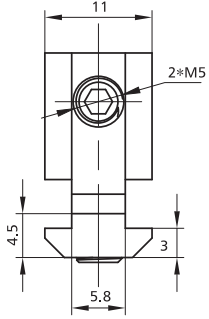

Alu Profile Accessories/Connectors/Inner Connectors

| Slot | Item No. | Material | Finish | PCS/CTN | KGS/CTN | CTN SIZE (mm) |
|------|----------|---------------|---------------|---------|---------|---------------|
| | 2020DCZ | Die-cast zinc | Nickel Plated | 1500 | 12.15 | 225*170*180 |