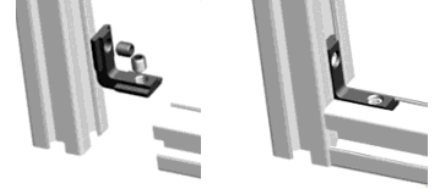

Alu Profile Accessories/Connectors/Inner Connectors

| Slot | Item No. | Material | Finish | PCS/CTN | KGS/CTN | CTN SIZE (mm) |
|------|----------|---------------|---------------|---------|---------|---------------|
| | 2020DCZ | Die-cast zinc | Nickel Plated | 1500 | 12.15 | 225*170*180 |