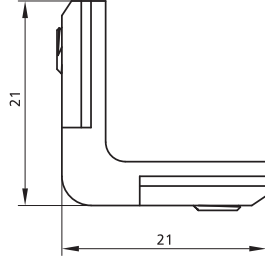

Alu Profile Accessories/Connectors/Inner Connectors

| Slot | Item No. | Material | Finish | PCS/CTN | KGS/CTN | CTN SIZE (mm) |
|------|----------|---------------|---------------|---------|---------|---------------|
| | 2020DCZ | Die-cast zinc | Nickel Plated | 1500 | 12.15 | 225*170*180 |