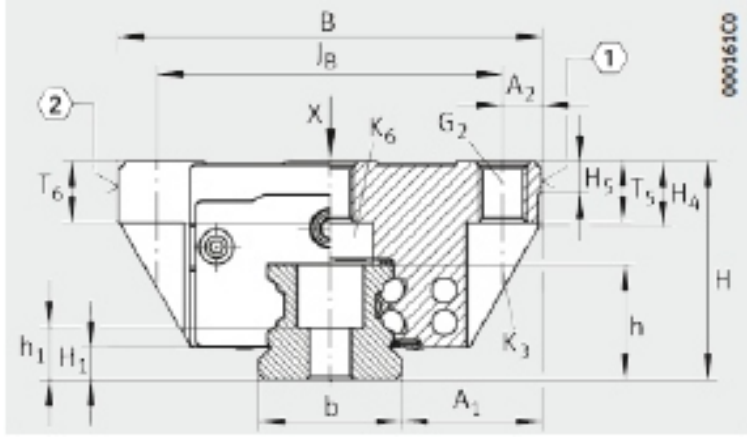

KWVE-B-N SERIES

Designation	H	B	L	JB	JL	RAIL TYPE
KWVE20-B-N	27	63	69.8	53	60	TKVD20
KWVE25-B-N	31	70	81.7	57	60	TKVD25
KWVE30-B-N	38	90	97.4	72	80	TKVD30
KWVE35-B-N	44	100	110.4	82	80	TKVD35
KWVE45-B-N	60	120	139	100	105	TKVD45