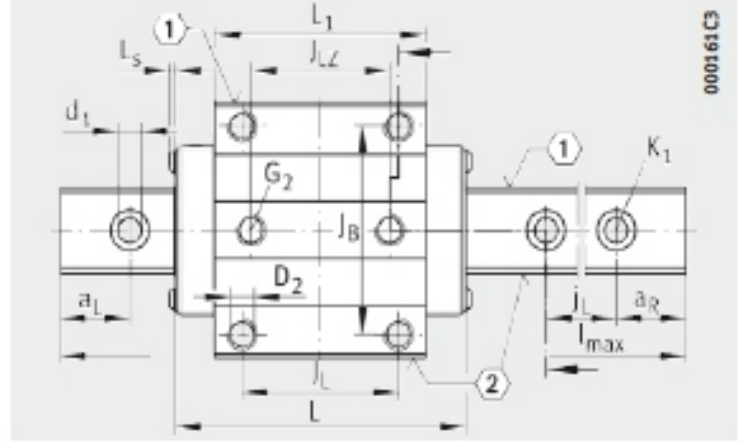

KWVE-B-N SERIES

Designation	H	B	L	JB	JL	RAIL TYPE
KWVE20-B-N	27	63	69.8	53	60	TKVD20
KWVE25-B-N	31	70	81.7	57	60	TKVD25
KWVE30-B-N	38	90	97.4	72	80	TKVD30
KWVE35-B-N	44	100	110.4	82	80	TKVD35
KWVE45-B-N	60	120	139	100	105	TKVD45