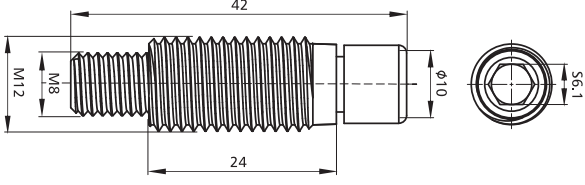

Alu Profile Accessories/Connectors/Inner Connectors

Item No.	Material	Finish	PCS/CTN	KGS/CTN	CTN SIZE(mm)
M120M8	High-carbon Steel (HRC 50°-55°)	Zinc Blue	800	17.4	225*170*180