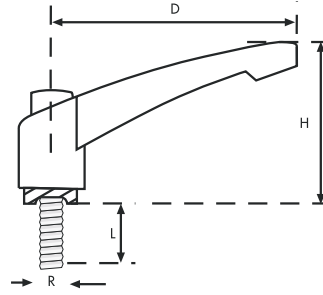

SPX SERIES Polyamide Adjustable Handle with Stainless Steel Bolt

CODE	D (mm)	R (mm)	L (mm)	H (mm)
SPX 60 0630	60	M6X30	30	45
SPX 60 0830	60	M8X30	30	45
SPX 60 1030	60	M10X30	30	45
SPX 60 1230	60	M12X30	30	45
SPX 80 0630	80	M6X30	30	45
SPX 80 0830	80	M8X30	30	45
SPX 80 1030	80	M10X30	30	45
SPX 80 1230	80	M12X30	30	45

Adjustable Male Handle

Polyamide body, stainless steel bolt.