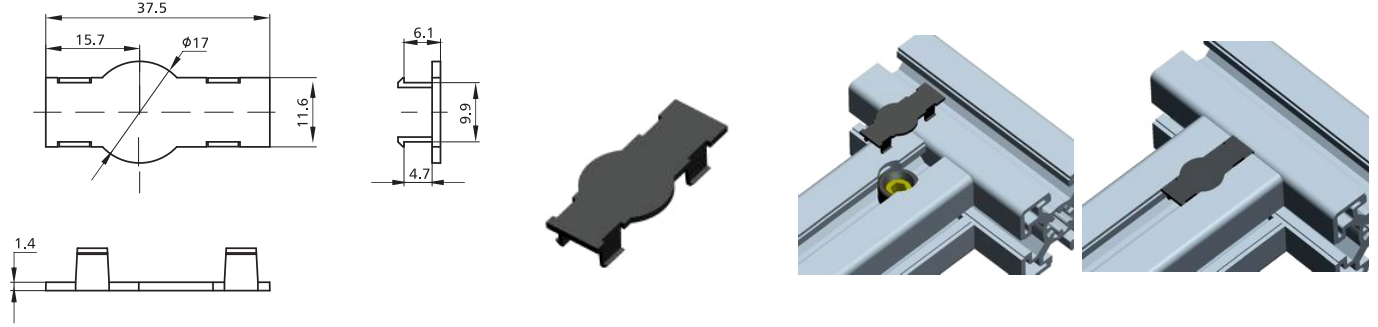

Alu Profile Accessories/End Caps

NEW

Item No.	Material	Finish	PCS/CTN	KGS/CTN	CTN SIZE (mm)
2069	Nylon	Black	2500	3.2	350*225*180