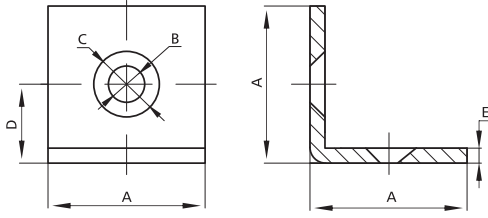

## Alu Profile Accessories/Connectors/Angle Connectors & Caps

Item No.	Material	Finish	A	B	C	D	E	PCS/CTN	KGS/CTN	CTN SIZE (mm)
3013	Steel	Black Powder Coated	20	Φ5.5	Φ11.5	10	3	1000	13	225*170*180
3012	Steel	Black Powder Coated	30	Φ6.8	Φ13	15	3	600	14.65	225*170*180
3011	Steel	Black Powder Coated	40	Φ9.2	Φ18	20	5	300	24.25	225*170*180