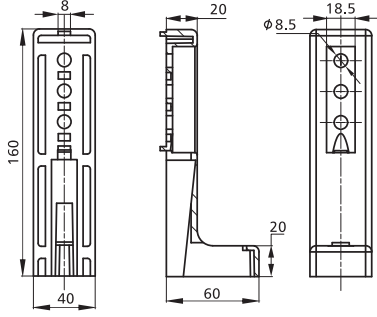

## Alu Profile Accessories/Floor Feet

Item No.	Spec.	Material	Finish	PCS/CTN	KGS/CTN	CTN SIZE (mm)
3004	60*160	Die-Cast Alu	Black Powder Coated	16	3.57	225*170*180