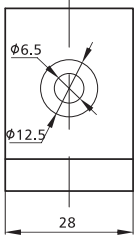

Alu Profile Accessories/Connectors/Angle Connectors & Caps

NEW

Item No.	Material	Finish	PCS/CTN	KGS/CTN	CTN SIZE (mm)
2840	Alu. 6061	Silver	500	17.75	350*225*180