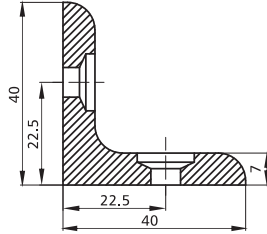

Alu Profile Accessories/Connectors/Angle Connectors & Caps

NEW

Item No.	Material	Finish	PCS/CTN	KGS/CTN	CTN SIZE (mm)
2840	Alu. 6061	Silver	500	17.75	350*225*180