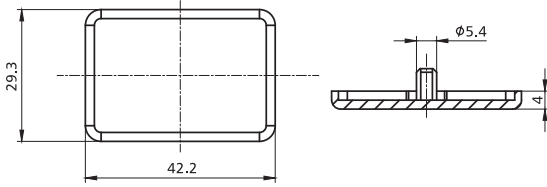

## Alu Profile Accessories/Connectors/Angle Connectors & Caps

NEW

Item	Item No.	Material	Finish	PCS/CTN	KGS/CTN	CTN SIZE (mm)
Cap	2942C	Nylon	Black	400	1.9	225*170*180