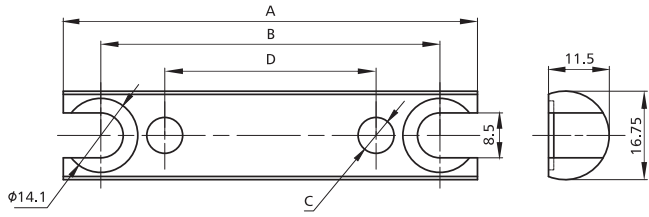

Alu Profile Accessories/Connectors/Bolt Connectors

For Profile	Item No.	A	B	C	D	Material	Finish	PCS/CTN	KGS/CTN	CTN SIZE (mm)
80*80	2037-80	78.4	64.2	Φ6.7	40	Steel	Zinc Blue	300	22.5	225*170*180
90*90	2037-90	87	73	Φ8	45	Steel	Zinc Blue	250	20.75	225*170*180