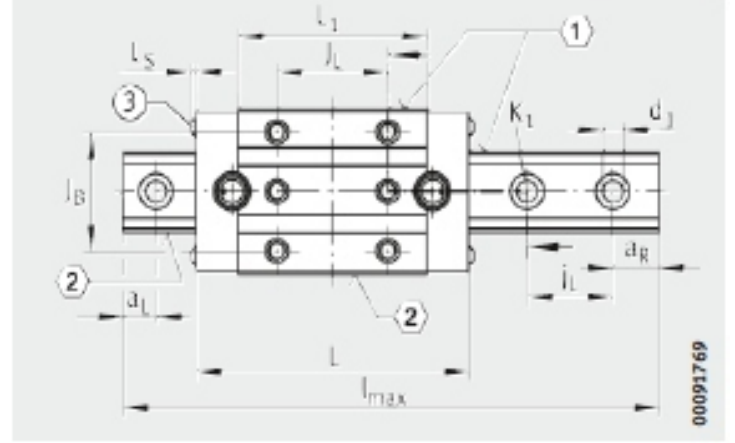

RWU-E-HI SERIES

Designation	H	B	L	JB	RAIL TYPE
RWU25-E-HL	40	48	107	35	TSX25
RWU35-E-HL	55	70	148.7	50	TSX35
RWU45-E-HL	70	86	178.3	60	TSX45
RWU55-E-HL	80	100	210.7	75	TSX55
RWU65-E-HL	100	126	261.9	76	TSX65