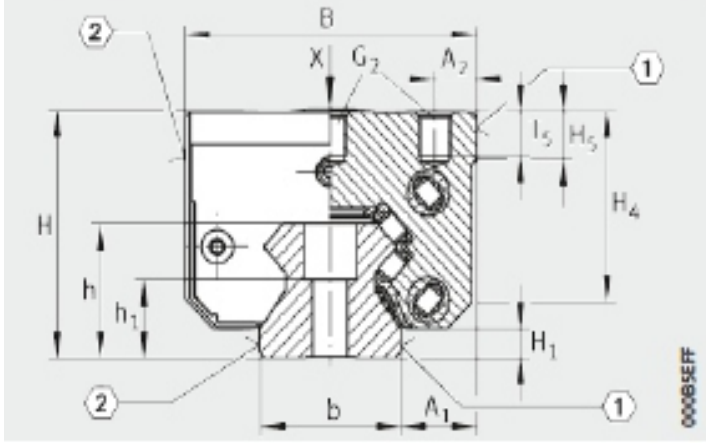

RWU-E-HI SERIES

Designation	H	B	L	JB	RAIL TYPE
RWU25-E-HL	40	48	107	35	TSX25
RWU35-E-HL	55	70	148.7	50	TSX35
RWU45-E-HL	70	86	178.3	60	TSX45
RWU55-E-HL	80	100	210.7	75	TSX55
RWU65-E-HL	100	126	261.9	76	TSX65