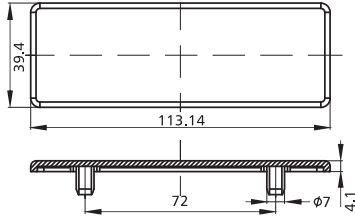

## Alu Profile Accessories/Connectors/Angle Connectors & Caps

Item	Item No.	Material	Finish	PCS/CTN	KGS/CTN	CTN SIZE (mm)
Cap	8080C	Nylone	Black	200	3.45	350*225*180