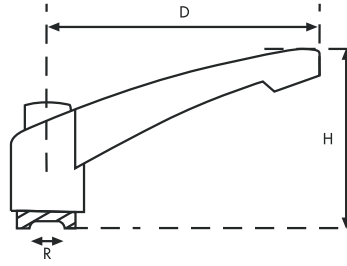

SMK SERIES Metal Female Adjustable Handle

CODE	D (mm)	R (mm)	Slot Length	H (mm)
SMK45 05	45	M5	10	36
SMK45 06	45	M6	10	36
SMK60 06	60	M6	12	40
SMK60 08	60	M8	12	40
SMK60 10	60	M10	12	40
SMK60 12	60	M12	12	40
SMK80 06	80	M6	12	45
SMK80 08	80	M8	12	45
SMK80 10	80	M10	12	45
SMK80 12	80	M12	12	45
SMK100 12	100	M12	20	55
SMK100 14	100	M14	20	55
SMK100 16	100	M16	20	55

Adjustable Female Handle

Metal body, chrome plated.