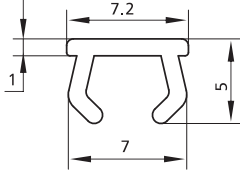

Accessories/Slot Cover & Panel Clamp

Slot	Item No.	Spec.	Material	Finish	Weight (G)
6	CR001	L=2000	PVC	Black	24g/m
6	CR001-3	L=2000	PVC	Grey	24g/m