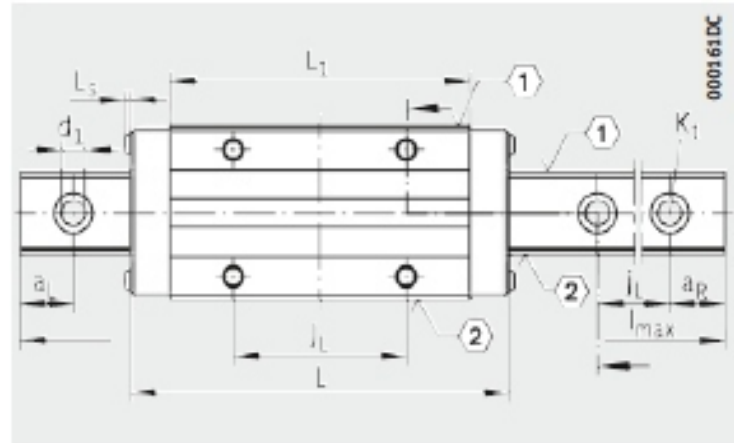

KWVE-B-SL SERIES

Designation	H	B	L	JB	JL	RAIL TYPE
KWVE20-B-SL	30	44	87.3	32	67.9	TKVD20
KWVE25-B-SL	36	48	107.5	35	86.5	TKVD25
KWVE30-B-SL	42	60	125.4	40	100	TKVD30
KWVE35-B-SL	48	70	143.4	50	113	TKVD35
KWVE45-B-SL	60	86	171.1	60	134.6	TKVD45
KWVE55-B-SL	70	100	210	75	170	TKVD55