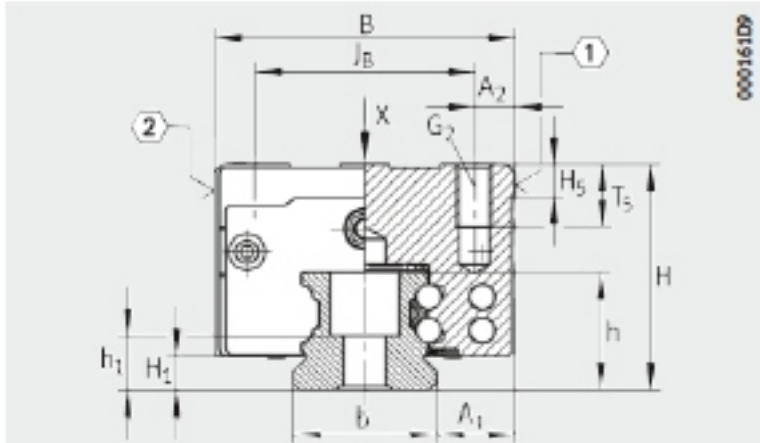

KWVE-B-SL SERIES

Designation	H	B	L	JB	JL	RAIL TYPE
KWVE20-B-SL	30	44	87.3	32	67.9	TKVD20
KWVE25-B-SL	36	48	107.5	35	86.5	TKVD25
KWVE30-B-SL	42	60	125.4	40	100	TKVD30
KWVE35-B-SL	48	70	143.4	50	113	TKVD35
KWVE45-B-SL	60	86	171.1	60	134.6	TKVD45
KWVE55-B-SL	70	100	210	75	170	TKVD55