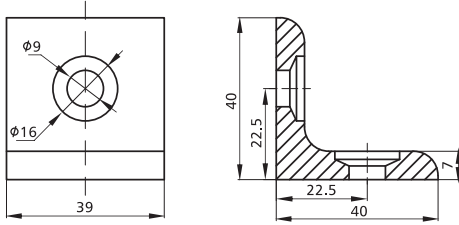

## Alu Profile Accessories/Connectors/Angle Connectors & Caps

**NEW**

3955

4055

| Item No. | Material  | Finish | PCS/CTN | KGS/CTN | CTN SIZE (mm) |
|----------|-----------|--------|---------|---------|---------------|
| 3955     | Alu. 6061 | Silver | 400     | 19.6    | 350*225*180   |
| 4055     | Alu. 6061 | Silver | 200     | 18.65   | 350*225*180   |