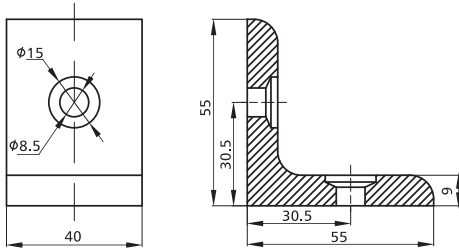

## Alu Profile Accessories/Connectors/Angle Connectors & Caps

**NEW**

3955

4055

| Item No. | Material  | Finish | PCS/CTN | KGS/CTN | CTN SIZE (mm) |
|----------|-----------|--------|---------|---------|---------------|
| 3955     | Alu. 6061 | Silver | 400     | 19.6    | 350*225*180   |
| 4055     | Alu. 6061 | Silver | 200     | 18.65   | 350*225*180   |