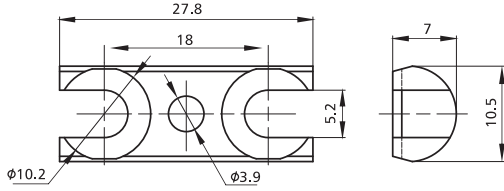

Alu Profile Accessories/Connectors/Bolt Connectors

For Profile	Item No.	Material	Finish	PCS/CTN	KGS/CTN	CTN SIZE(mm)
30*30	2037-30	Steel	Zinc Blue	2000	13.5	225*170*180