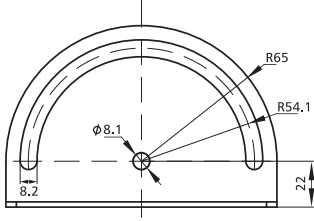

## Alu Profile Accessories/Connectors/Angle Adjustable

Item No.	Material	Finish	PCS/CTN	KGS/CTN	CTN SIZE(mm)
100R01180S	Steel	Zinc Blue	80	17.15	225*170*180