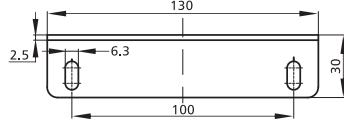

## Alu Profile Accessories/Connectors/Angle Adjustable

Item No.	Material	Finish	PCS/CTN	KGS/CTN	CTN SIZE(mm)
100R01180S	Steel	Zinc Blue	80	17.15	225*170*180