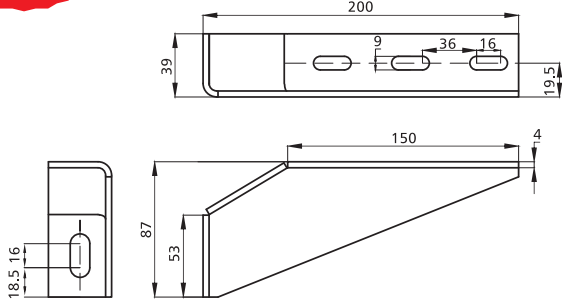

## Alu Profile Accessories/Floor Feet

NEW

Item No.	Material	Finish	PCS/CTN	KGS/CTN	CTN SIZE(mm)
200-39S	Steel	Zinc Blue	30	15.6	225*170*180