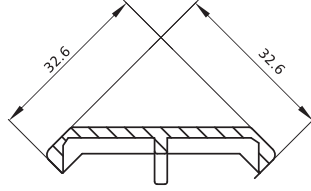

## Alu Profile Accessories/Connectors/Angle Connectors & Caps

Item	Item No.	Material	Finish	PCS/CTN	KGS/CTN	CTN SIZE (mm)
Cap	3024-A-C	Nylon	Black	300	1.70	225*170*180