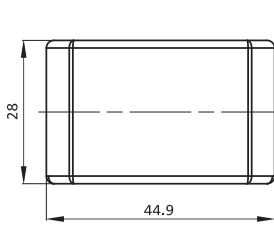

## Alu Profile Accessories/Connectors/Angle Connectors & Caps

Item	Item No.	Material	Finish	PCS/CTN	KGS/CTN	CTN SIZE (mm)
Cap	3024-A-C	Nylon	Black	300	1.70	225*170*180